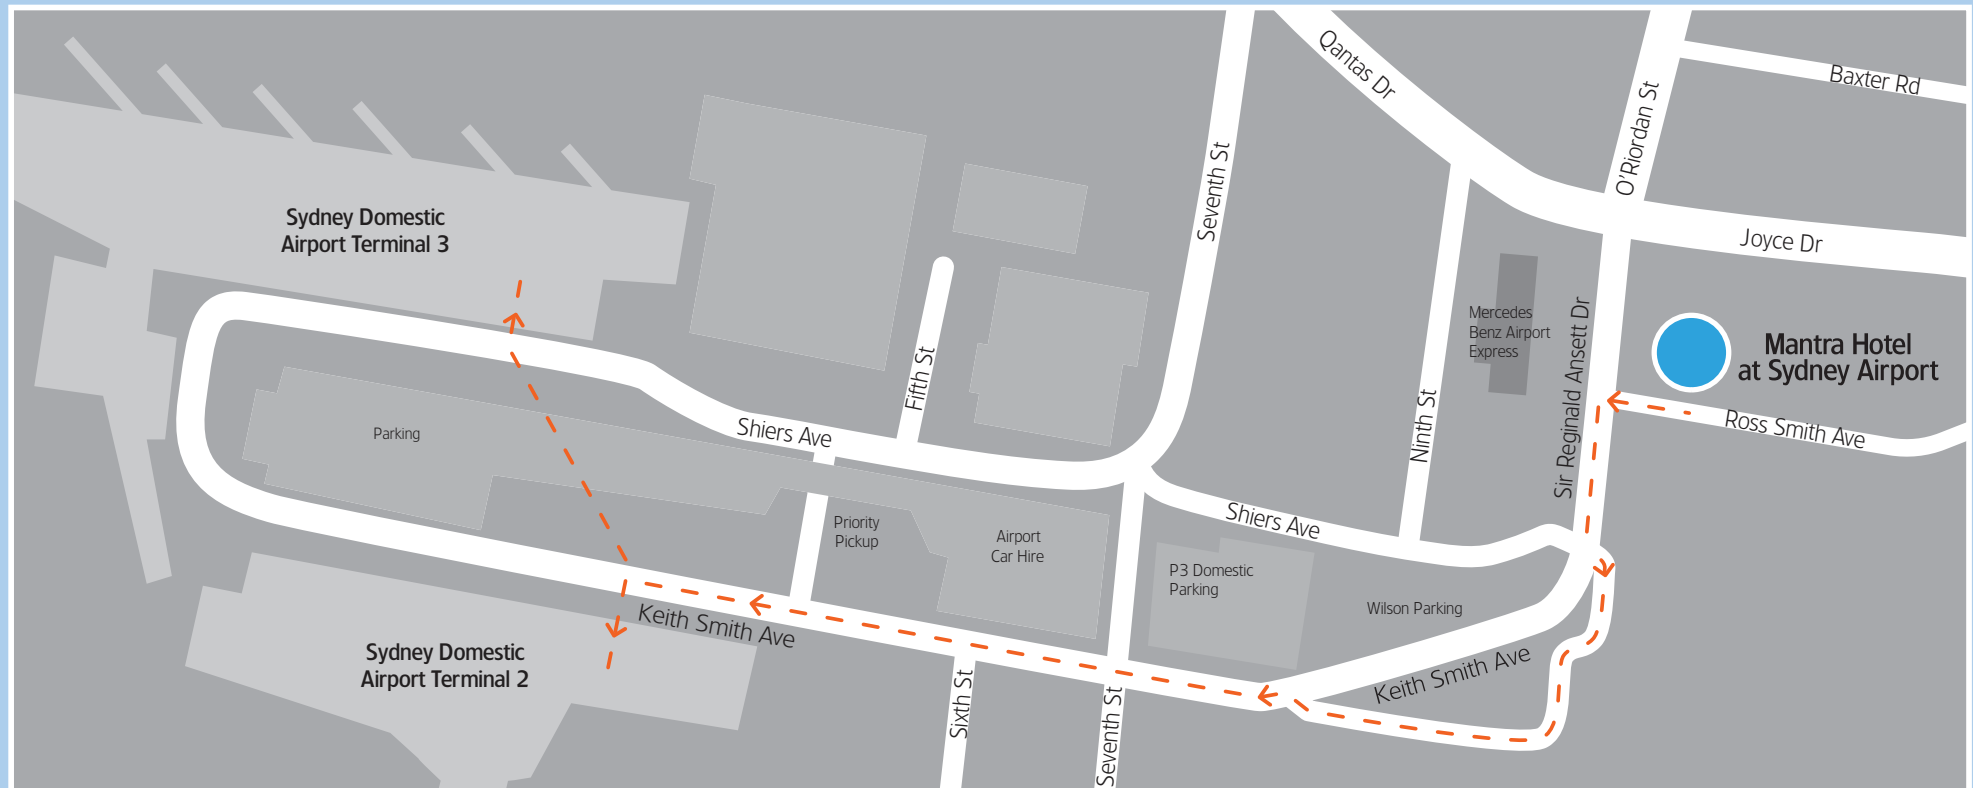

Sydney Domestic Terminal to Mantra

1. Exit T3 and follow the footpath to T2.
2. Continue along Keith Smith Avenue, passing on your left – Airport Car Hire, P3 Domestic Parking and Wilson Parking.
3. At the end of Keith Smith Avenue, continue straight onto Sir Regional Ansett Drive.
4. Turn right onto Ross Smith Avenue, and Mantra Hotel at Sydney Airport is located on your left.

 Please allow for 10-15 minutes' walk.

mantra
hotel at sydney airport

Mantra to Sydney Domestic Terminal

1. When you exit the hotel, turn right onto Ross Smith Avenue towards Sir Regional Ansett Drive.
2. Turn left onto Sir Regional Ansett Drive.
3. Continue straight onto Keith Smith Avenue towards T2, passing on your right – Wilson Parking, P3 Domestic Parking and Airport Car Hire.
4. From T2, follow the footpath along Keith Smith Avenue towards T3.

 Please allow for 10-15 minutes' walk.

mantra
hotel at sydney airport