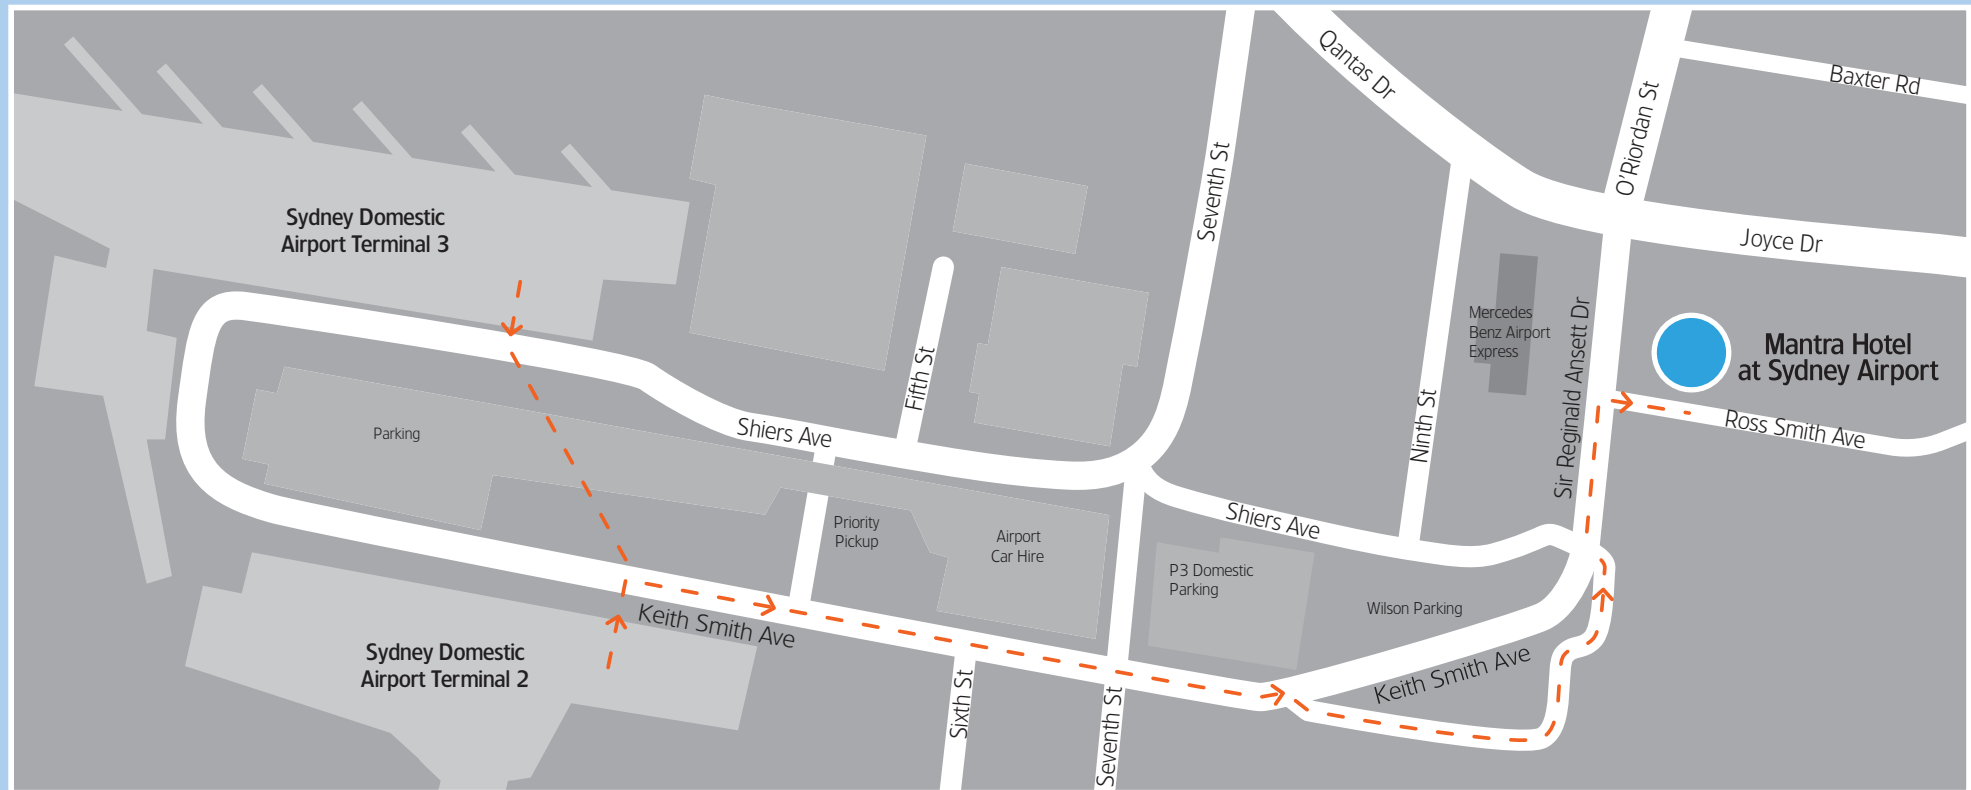

Sydney Domestic Terminal to Mantra

1. Exit T3 and follow the footpath to T2.
2. Continue along Keith Smith Avenue, passing on your left – Airport Car Hire, P3 Domestic Parking and Wilson Parking.
3. At the end of Keith Smith Avenue, continue straight onto Sir Regional Ansett Drive.
4. Turn right onto Ross Smith Avenue, and Mantra Hotel at Sydney Airport is located on your left.

 Please allow for 10-15 minutes' walk.

mantra
hotel at sydney airport

Mantra to Sydney Domestic Terminal

1. When you exit the hotel, turn right onto Ross Smith Avenue towards Sir Regional Ansett Drive.
2. Turn left onto Sir Regional Ansett Drive.
3. Continue straight onto Keith Smith Avenue towards T2, passing on your right – Wilson Parking, P3 Domestic Parking and Airport Car Hire.
4. From T2, follow the footpath along Keith Smith Avenue towards T3.

 Please allow for 10-15 minutes' walk.

mantra
hotel at sydney airport