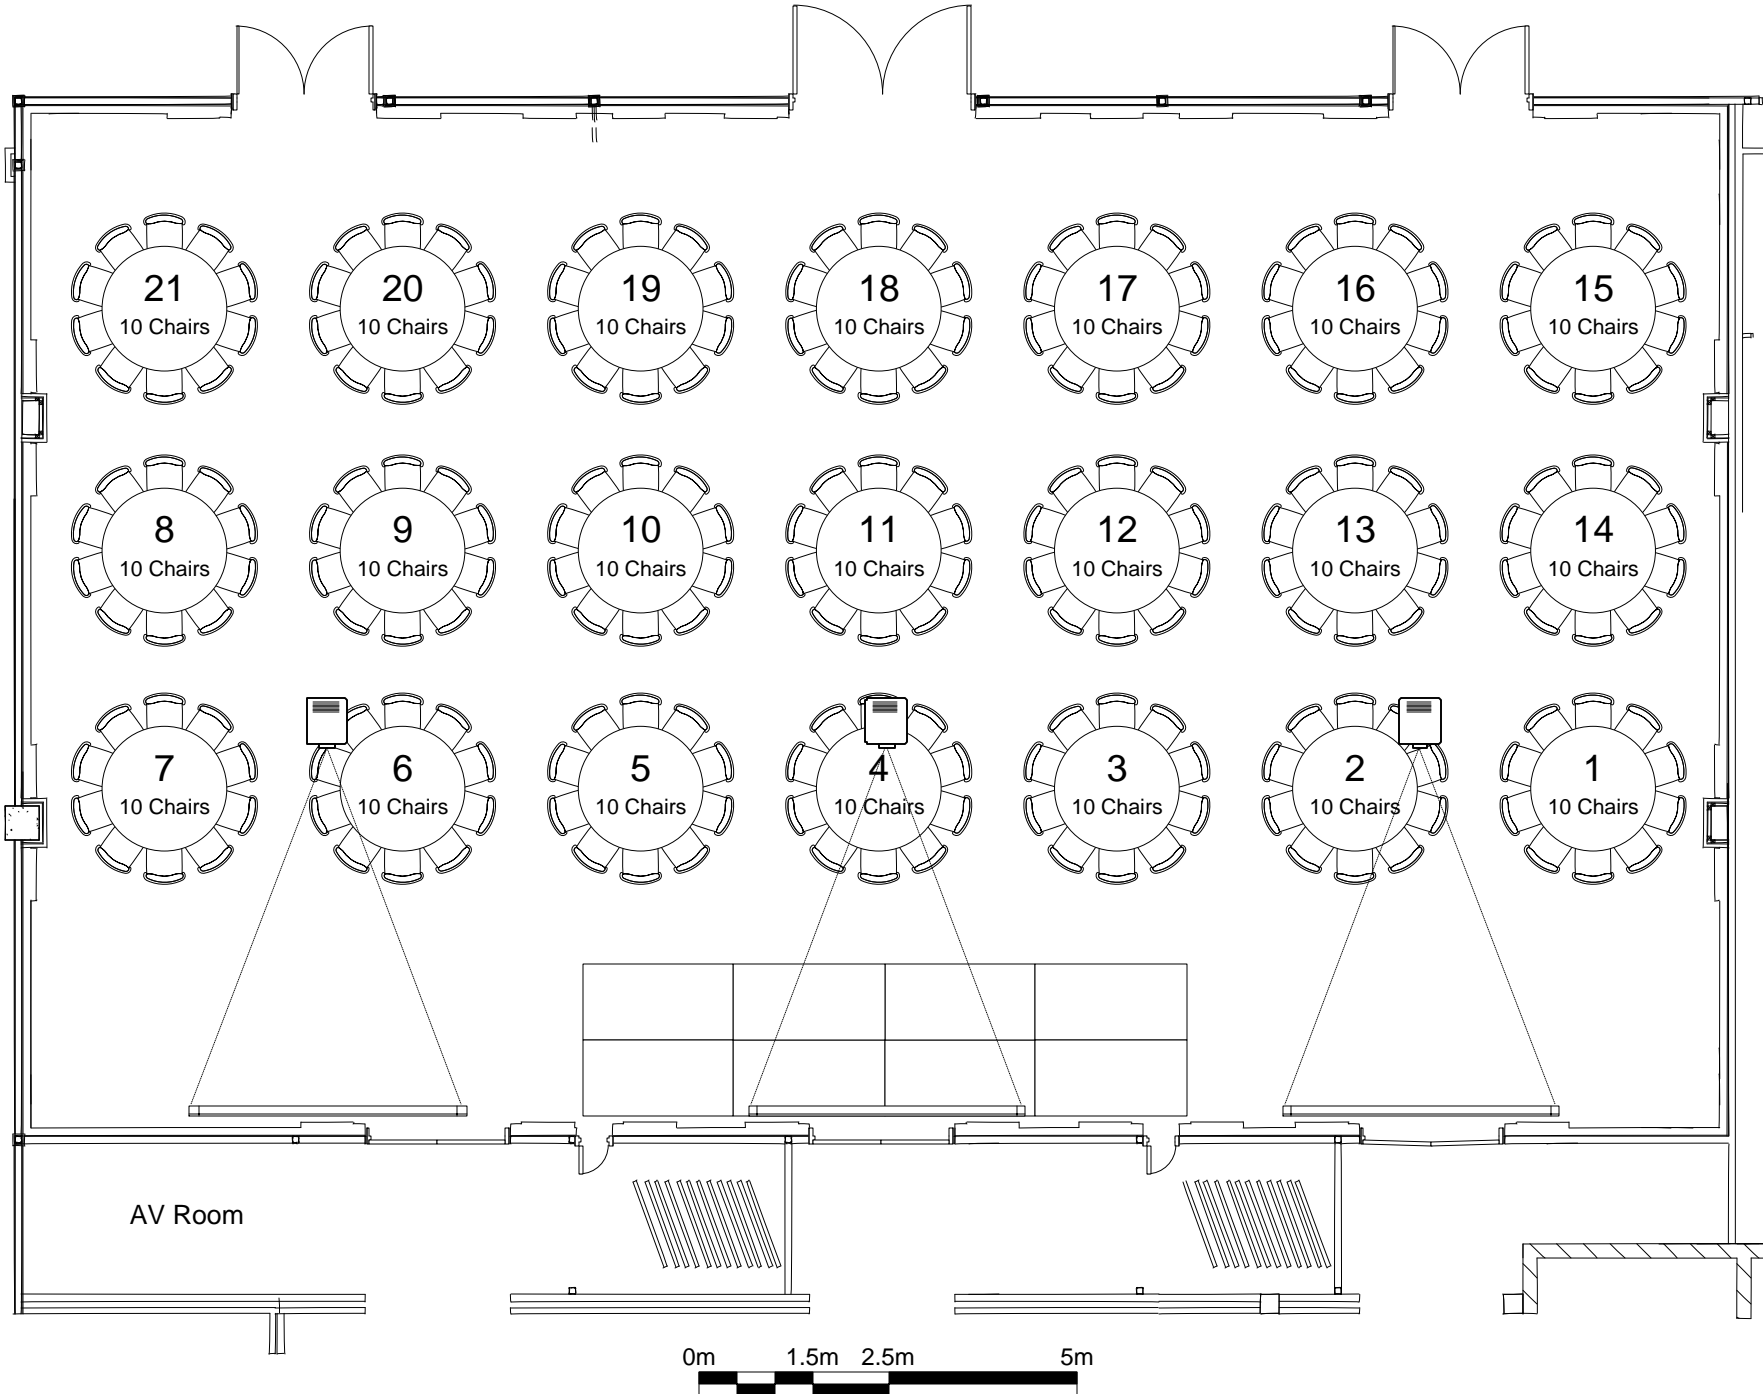

MANTRA PLANTATION ROOM

210pax Banquet + 2m X 8m Stage
- Drop Down Screens & Ceiling Mounted Projectors

mantra
on salt beach

MANTRA PLANTATION ROOM

144pax Classroom + 2m X 8m Stage
- Drop Down Screen & Ceiling Mounted Projectors

mantra
on salt beach

MANTRA PLANTATION ROOM

300pax Theatre + 2m X 8m Stage
- Drop Down Screen & Ceiling Mounted Projector

mantra
on salt beach