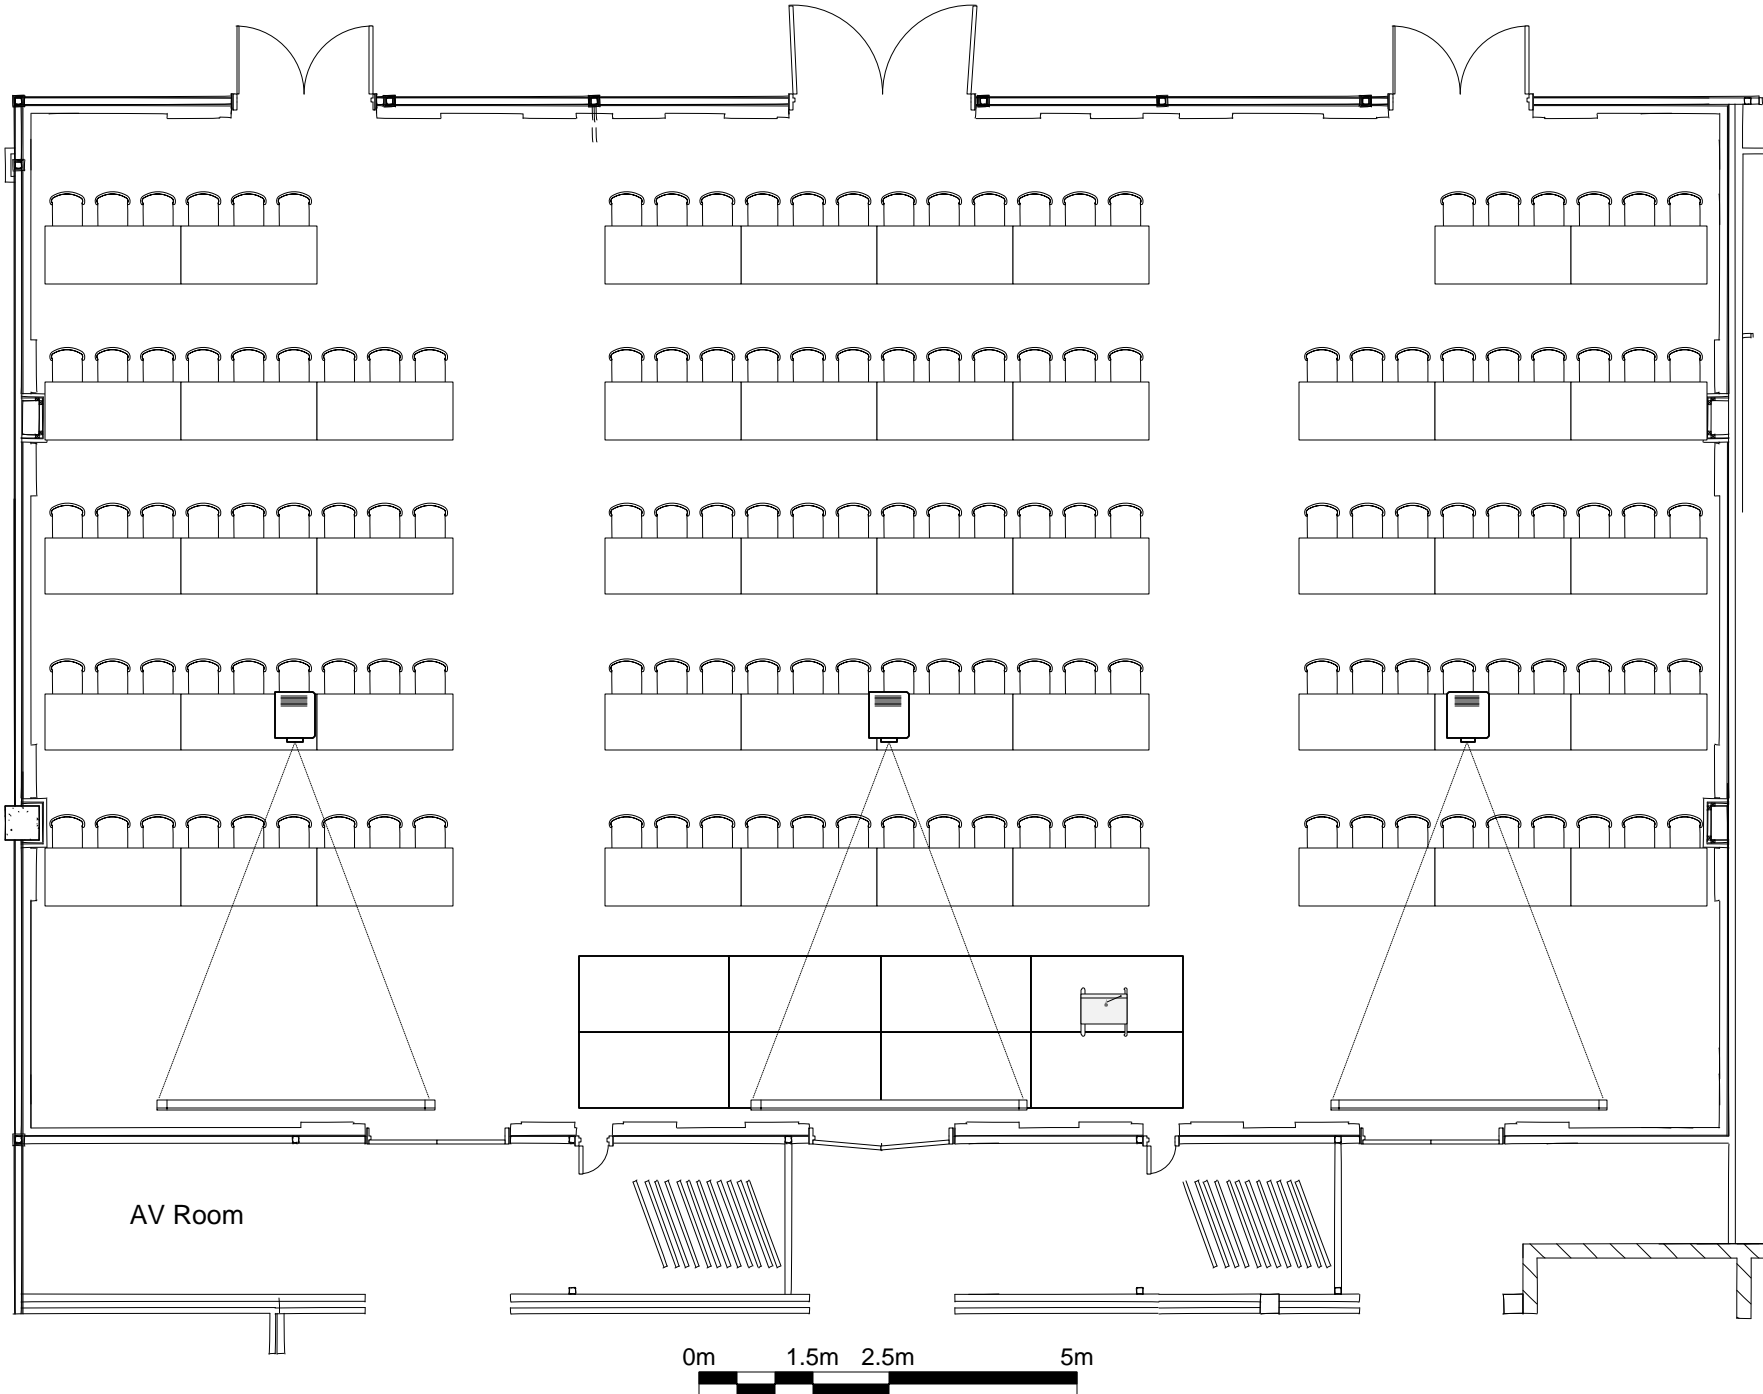

MANTRA PLANTATION ROOM

210pax Banquet + 2m X 8m Stage
- Drop Down Screens & Ceiling Mounted Projectors

mantra
on salt beach

MANTRA PLANTATION ROOM

144pax Classroom + 2m X 8m Stage
- Drop Down Screen & Ceiling Mounted Projectors

mantra
on salt beach

MANTRA PLANTATION ROOM

300pax Theatre + 2m X 8m Stage
- Drop Down Screen & Ceiling Mounted Projector

mantra
on salt beach